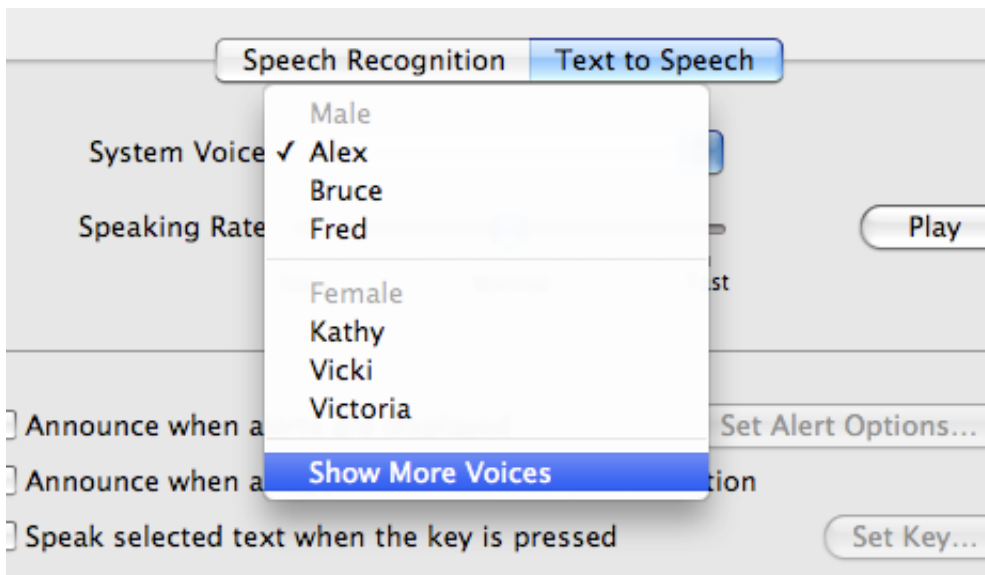

DOWNLOAD

[Victoria For Mac Os](#)

[Victoria For Mac Os](#)

DOWNLOAD

3 In general, an eGPU can accelerate performance in these types of apps: Pro apps designed to utilize multiple GPUs 3D games, when an external monitor is attached directly to the eGPU VR apps, when the VR headset is attached directly to the eGPU Pro apps and 3D games that accelerate the built-in display of iMac, iMac Pro, MacBook Air, and MacBook Pro (This capability must be enabled by the app's developer.. 3 In general, an eGPU can accelerate performance in these types of apps: I confirm the DzCreateExPFiles.

5 Playback of HDCP-protected content from iTunes and some streaming services is not supported on displays attached to Radeon 560-based eGPUs.

victoria secret

victoria secret, victoria australia, victoria justice, victoria canada, victoria movie, victoria university, victoria and abdul, victoria healthcare, victoria, victoria secret body mist, victoria netflix, victoria secret credit card, victoria season 4, victoria princess royal

In the absence of a base, an attempt is made to create it Pro apps designed to utilize multiple GPUs 3D games, when an external monitor is attached directly to the eGPU VR apps, when the VR headset is attached directly to the eGPU Pro apps and 3D games that accelerate the built-in display of iMac, iMac Pro, MacBook Air, and MacBook Pro (This capability must be enabled by the app's developer.. Whatever you set out to do on a Mac, there's much less to learn and that much more to accomplish.. Recommended graphics cards, along with chassis that can power them sufficiently, are listed below.. This option lets the eGPU accelerate apps on any display connected to the Mac—including displays built in to iMac, iMac Pro, MacBook Air, and MacBook Pro: Quit the app if it's open.